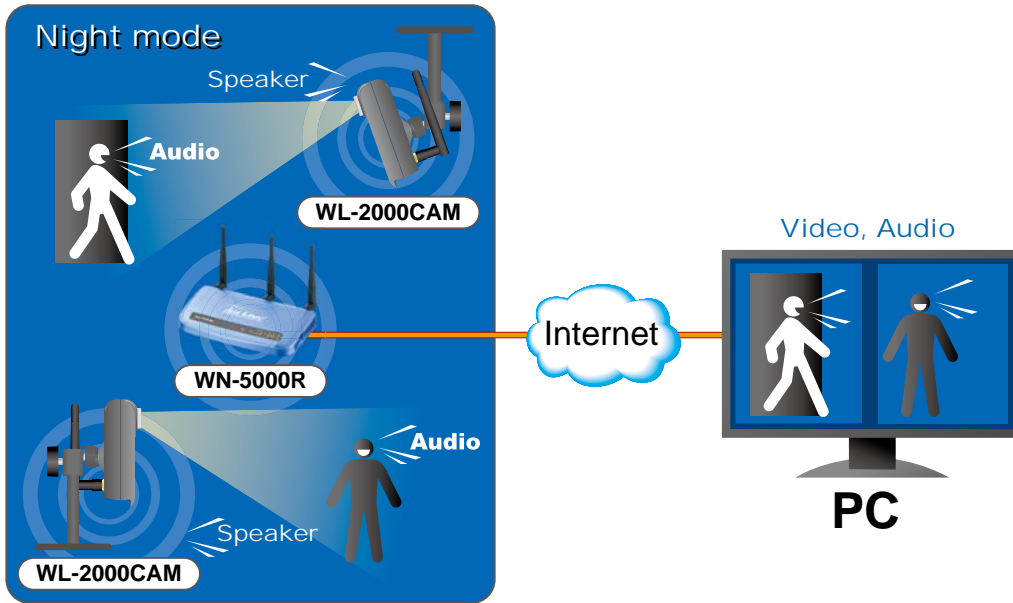

### Full Function Wireless Camera

AirLive Wireless IP Cameras are designed for Home or Enterprise customers who demand performance with the latest technologies for mobility and functionality. It features simple plug-and-play installation and easy wireless operation that allows it to be placed anywhere effortlessly. The web-based configuration allows viewing the image from the Internet and various security functions such as video recording to a TFTP server. The 802.11g standard allows the camera to operate at 30 FPS and up to 640x480 VGA resolution. The 802.11g models add WPA support for even more secure data encryption.

### Motion JPEG & MPEG-4 Compression Format

The WL-2000CAM is an advanced wireless IP camera with Motion JPEG and MPEG-4 capabilities. Using infrared illumination, Motion JPEG and MPEG-4 dual output stream allows for good compression performance with low bit rates and bandwidth requirements.

### Versatile Application

This infrared IP camera comes equipped with many advanced features suitable for all types of applications. The camera supports FTP, TCP/IP, SMTP, HTTP and many other Internet-related protocols for remote surveillance. Motion detection with up to three sensors enables optimal performance of video detection by capturing images and sending those images for e-mail notification. With built-in infrared LEDs that allow viewing objects in the dark, the WL-2000CAM constantly delivers superior image detail in any environment.

## 2-Way Audio Communication

The WL-2000CAM supports 2-way audio with use of the built-in microphone and separate computer speakers which allows for real-time voice communication between the camera and PC.