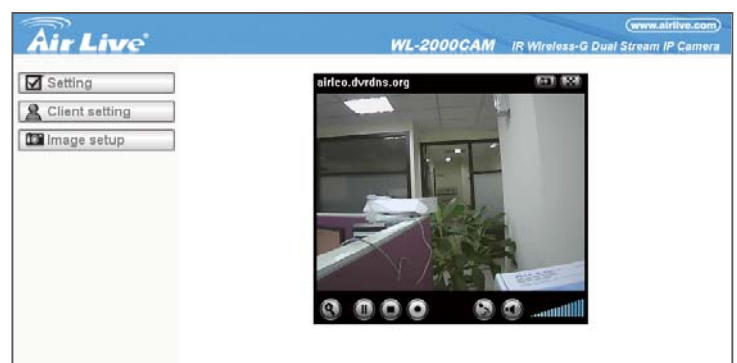

### IR Wireless-G Multi-Profile IP Camera

The WL-2000CAM is an IP camera designed for high-level video imaging experience that generates MPEG-4 and M-JPEG streaming. The infrared function offers superior low light performance with automatic night mode. It offers support for UPnP which makes seamless device connection and easy installation.

### Full Function Wireless Camera

AirLive Wireless IP Cameras are designed for Home or Enterprise customers who demand performance with the latest technologies for mobility and functionality. It features simple plug-and-play installation and easy wireless operation that allows it to be placed anywhere effortlessly. The web-based configuration allows viewing the image from the Internet and various security functions such as video recording to a TFTP server. The 802.11g standard allows the camera to operate at 30 FPS and up to 640x480 VGA resolution. The 802.11g models add WPA support for even more secure data encryption.

### Motion JPEG & MPEG-4 Compression Format

The WL-2000CAM is an advanced wireless IP camera with Motion JPEG and MPEG-4 capabilities. Using infrared illumination, Motion JPEG and MPEG-4 dual output stream allows for good compression performance with low bit rates and bandwidth requirements.

### Versatile Application

This infrared IP camera comes equipped with many advanced features suitable for all types of applications. The camera supports FTP, TCP/IP, SMTP, HTTP and many other Internet-related protocols for remote surveillance. Motion detection with up to three sensors enables optimal performance of video detection by capturing images and sending those images for e-mail notification. With built-in infrared LEDs that allow viewing objects in the dark, the WL-2000CAM constantly delivers superior image detail in any environment.