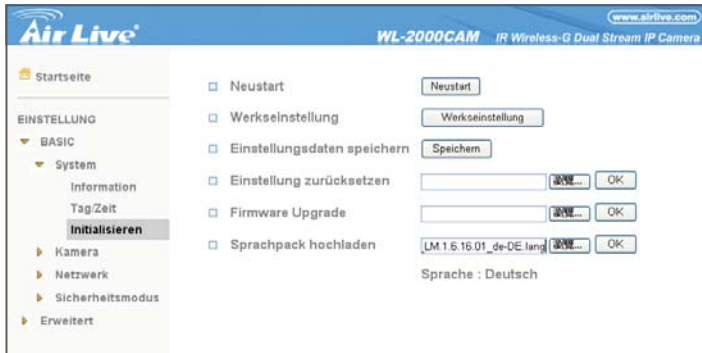

Language Pack Feature

This camera also comes with upgradeable device language pack offering seven different languages for user-friendly operation. These languages include Chinese, German, Spanish, Japanese, and more.