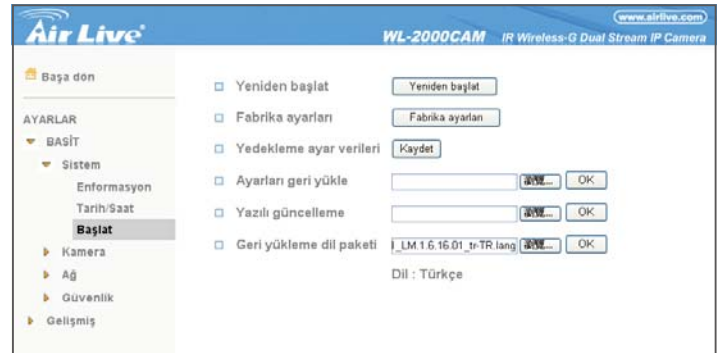

Language Pack Feature

This camera also comes with upgradeable device language pack offering seven different languages for user-friendly operation. These languages include Chinese, German, Spanish, Japanese, and more.