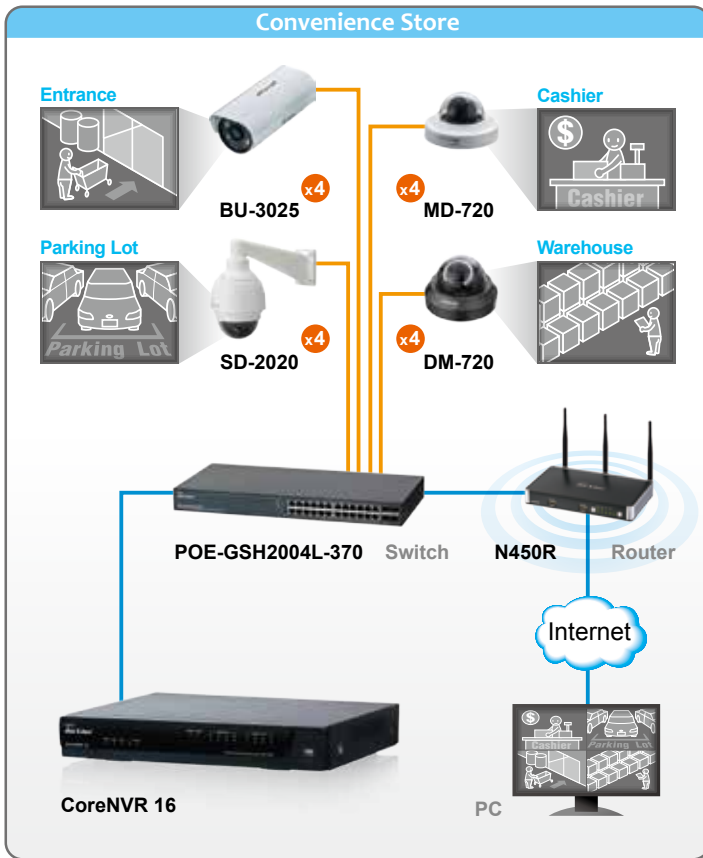

## CoreNVR 16

### 16-Channel Network Video Recorder with HDMI

- Support up to 5M resolution
- Up to 3MP Resolution for storage and Monitoring
- H.264 Video Codec
- HDMI/VGA Video Output
- Auto Search and Insert AirLive IP Cameras
- Up to 3TB x two internal HDD plus e-SATA for storage
- Two-Way Audio
- Joystick, Mouse controlling interface for PTZ Cameras
- Event Alarm from Motion Detection, DI/DO, HDD Error
- Remote Viewing on IE and CamPro Mobile Software on iOS / Android
- ONVIF compliance

**A**irLive CoreNVR series is a new generation Network Video Recorder for home, retailer stores and small office applications. It supports up to 3 Megapixel resolution for IP cameras with H.264 video codec for high quality, real-time monitoring, recording and playback. It also supports HDMI video out to provide you high resolution video quality on any HD monitor. You can easily setup the system by a few clicking on the build-in web pages of CoreNVR series with AirLive IP cameras for searching, configuring and notifications from multiple different alarm triggered. Furthermore, with two internal 3TB SATA HDD and eSATA interface, this provides alternation and more storage capacity and keeps the video files in the CoreNVR system for longer period.

### Recording live monitoring and playback without additional PC

The AirLive CoreNVR is a plug-and-play appliance and it utilizes the embedded Linux technology, which provides you easy setup and easy to manage the system with user friendly web-based GUI interface. For the connection, you may connect all AirLive IP cameras and CoreNVR system via AirLive POE switch as picture shown below. With AirLive POE switches and IP cameras, CoreNVR series will be your most reliable guard for securing your family and property.