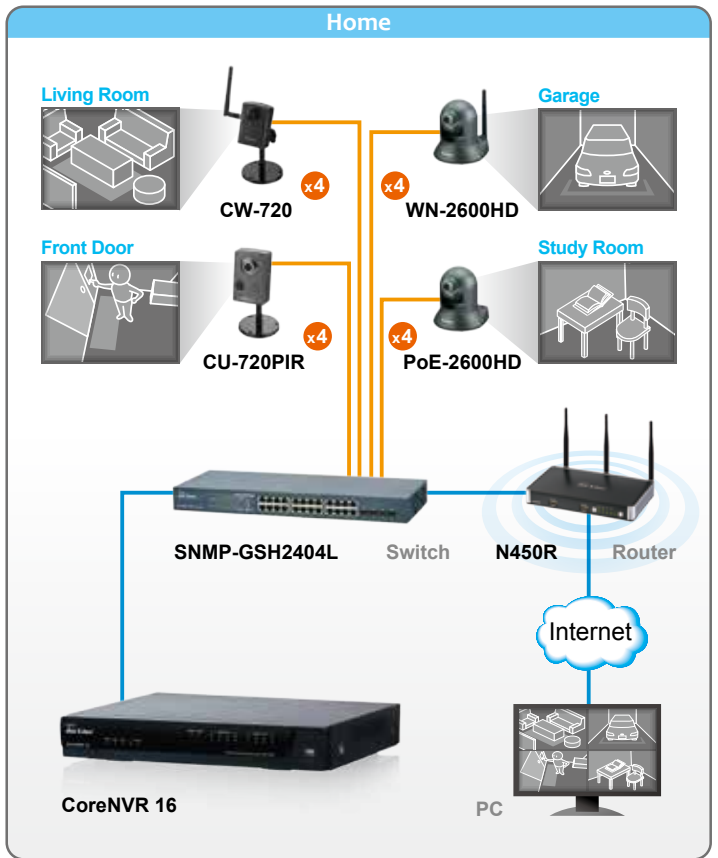

## CoreNVR 16

### 16-Channel Network Video Recorder with HDMI

- Support up to 5M resolution
- Up to 3MP Resolution for storage and Monitoring
- H.264 Video Codec
- HDMI/VGA Video Output
- Auto Search and Insert AirLive IP Cameras
- Up to 3TB x two internal HDD plus e-SATA for storage
- Two-Way Audio
- Joystick, Mouse controlling interface for PTZ Cameras
- Event Alarm from Motion Detection, DI/DO, HDD Error
- Remote Viewing on IE and CamPro Mobile Software on iOS / Android
- ONVIF compliance

**A**irLive CoreNVR series is a new generation Network Video Recorder for home, retailer stores and small office applications. It supports up to 3 Megapixel resolution for IP cameras with H.264 video codec for high quality, real-time monitoring, recording and playback. It also supports HDMI video out to provide you high resolution video quality on any HD monitor. You can easily setup the system by a few clicking on the build-in web pages of CoreNVR series with AirLive IP cameras for searching, configuring and notifications from multiple different alarm triggered. Furthermore, with two internal 3TB SATA HDD and eSATA interface, this provides alternation and more storage capacity and keeps the video files in the CoreNVR system for longer period.

### Recording live monitoring and playback without additional PC

The AirLive CoreNVR is a plug-and-play appliance and it utilizes the embedded Linux technology, which provides you easy setup and easy to manage the system with user friendly web-based GUI interface. For the connection, you may connect all AirLive IP cameras and CoreNVR system via AirLive POE switch as picture shown below. With AirLive POE switches and IP cameras, CoreNVR series will be your most reliable guard for securing your family and property.