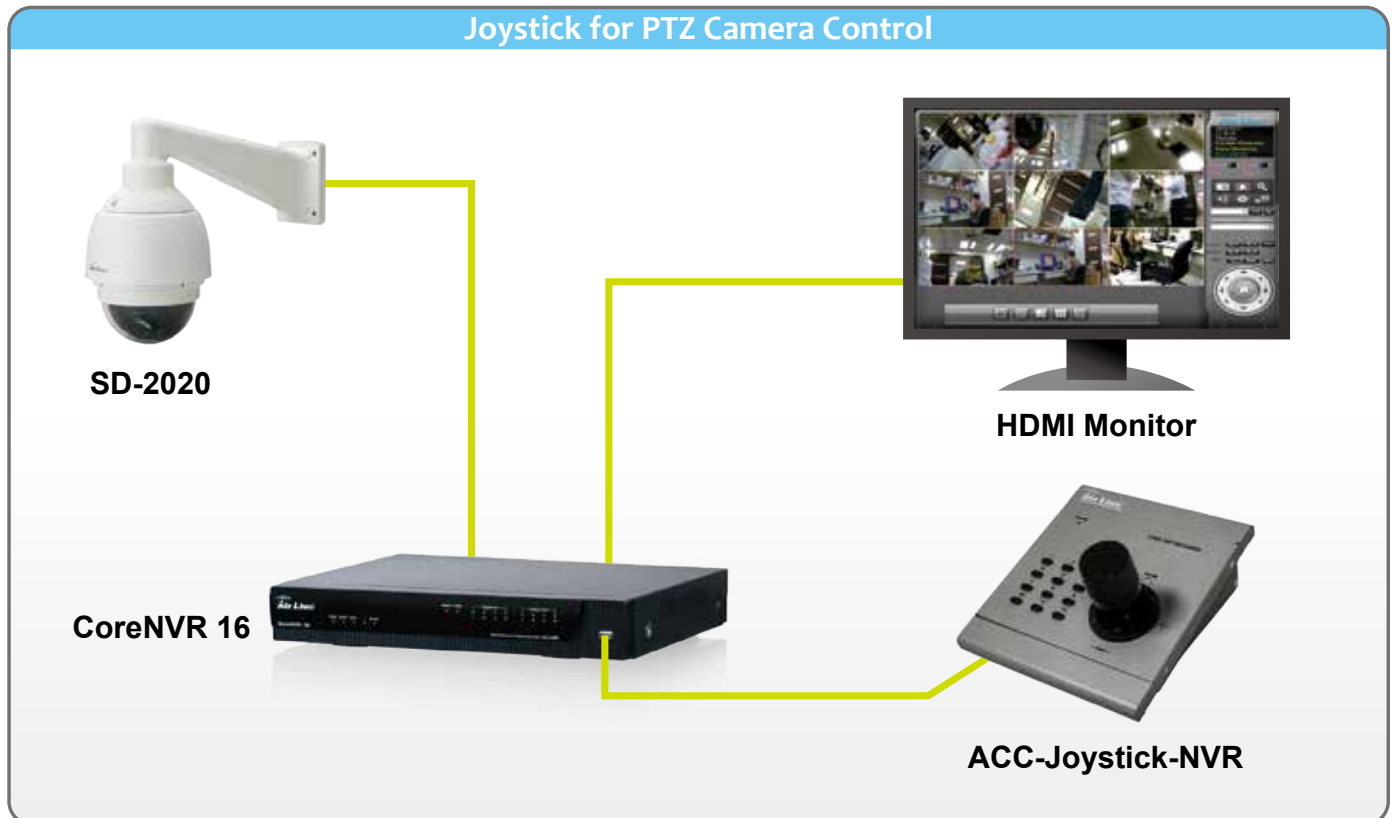

### Recording live monitoring and playback without additional PC

The AirLive CoreNVR is a plug-and-play appliance and it utilizes the embedded Linux technology, which provides you easy setup and easy to manage the system with user friendly web-based GUI interface. For the connection, you may connect all AirLive IP cameras and CoreNVR system via AirLive POE switch as picture shown below. With AirLive POE switches and IP cameras, CoreNVR series will be your most reliable guard for securing your family and property.

## Fully Control on your IP-Base Cameras on IE and Mobile app software

The AirLive CoreNVR series supports to view the live video streaming and playback from IE browser with full functional control, also support app software for iOS and Android mobile systems so you may connect to the CoreNVR at anytime as you need when you have smooth internet/WiFi connections.

### Multiple event detection and alarms to enhance security for your property

The AirLive CoreNVR supports multiple event detection from motion, digital input detection, camera disconnect, HDD malfunction and schedule event trigger, all of them are able to send alarm through OSD display, digital output, Buzzer, trigger recording, e-mail, FTP, HTTP and TCP servers. Those alarm notifications provides you extra protection when such event occurs so you won't miss any critical information.

## Joystick, Mouse controlling interface for PTZ Cameras

The AirLive CoreNVR is able to control IP camera PTZ functions by both mouse and USB interfaced joystick for fully control. Then joystick has 12 programmable buttons which allows you to re-define the configuration on the CoreNVR system.