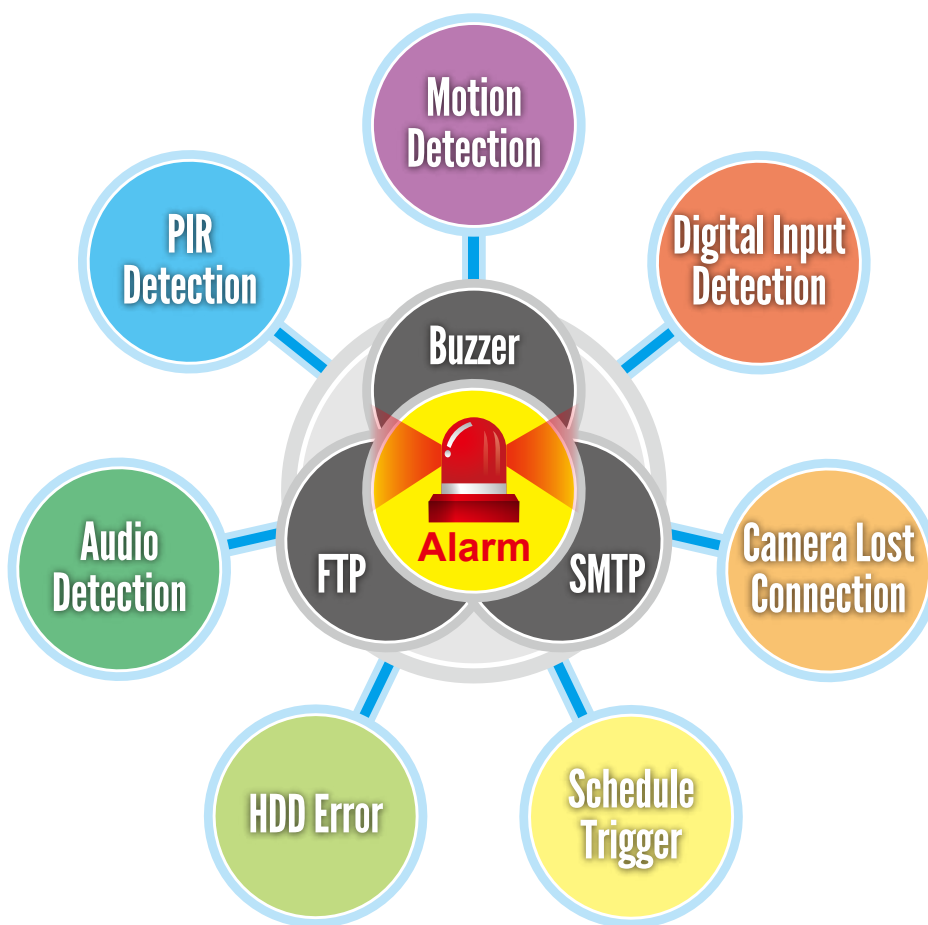

### Recording live monitoring and playback without additional PC

The AirLive CoreNVR is a plug-and-play appliance and it utilizes the embedded Linux technology, which provides you easy setup and easy to manage the system with user friendly web-based GUI interface. For the connection, you may connect all AirLive IP cameras and CoreNVR system via AirLive POE switch as picture shown below. With AirLive POE switches and IP cameras, CoreNVR series will be your most reliable guard for securing your family and property.

## Fully Control on your IP-Base Cameras on IE and Mobile app software

The AirLive CoreNVR series supports to view the live video streaming and playback from IE browser with full functional control, also support app software for iOS and Android mobile systems so you may connect to the CoreNVR at anytime as you need when you have smooth internet/WiFi connections.

### Multiple event detection and alarms to enhance security for your property

The AirLive CoreNVR supports multiple event detection from motion, digital input detection, camera disconnect, HDD malfunction and schedule event trigger, all of them are able to send alarm through OSD display, digital output, Buzzer, trigger recording, e-mail, FTP, HTTP and TCP servers. Those alarm notifications provides you extra protection when such event occurs so you won't miss any critical information.

## Joystick, Mouse controlling interface for PTZ Cameras

The AirLive CoreNVR is able to control IP camera PTZ functions by both mouse and USB interfaced joystick for fully control. Then joystick has 12 programmable buttons which allows you to re-define the configuration on the CoreNVR system.